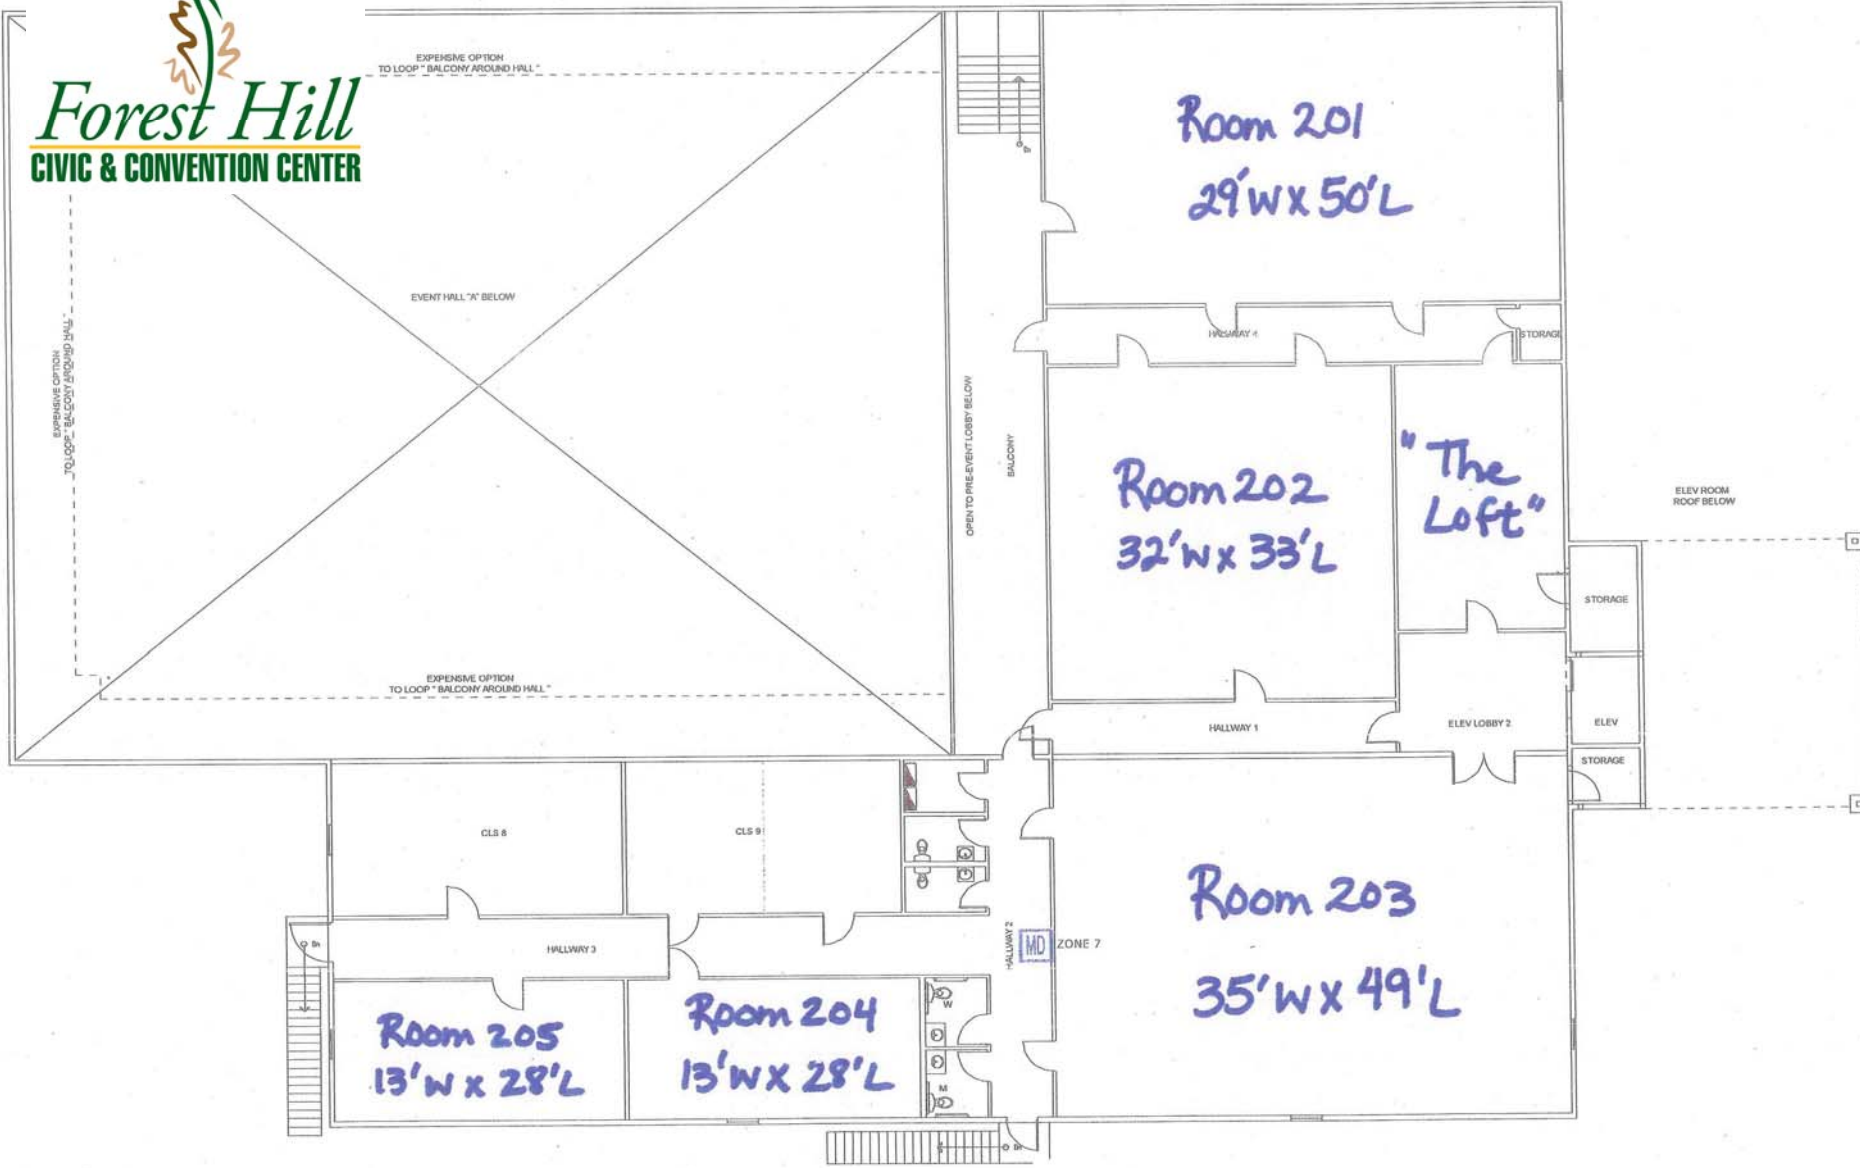

Grand Ballroom
74'W X 88'L

Room 101
22'W X 48'L

Kitchen

Room 103
13'W X 52'L

Room 102
Board/
Conference
Room

1ST FLOOR

Forest Hill
CIVIC & CONVENTION CENTER

2ND FLOOR