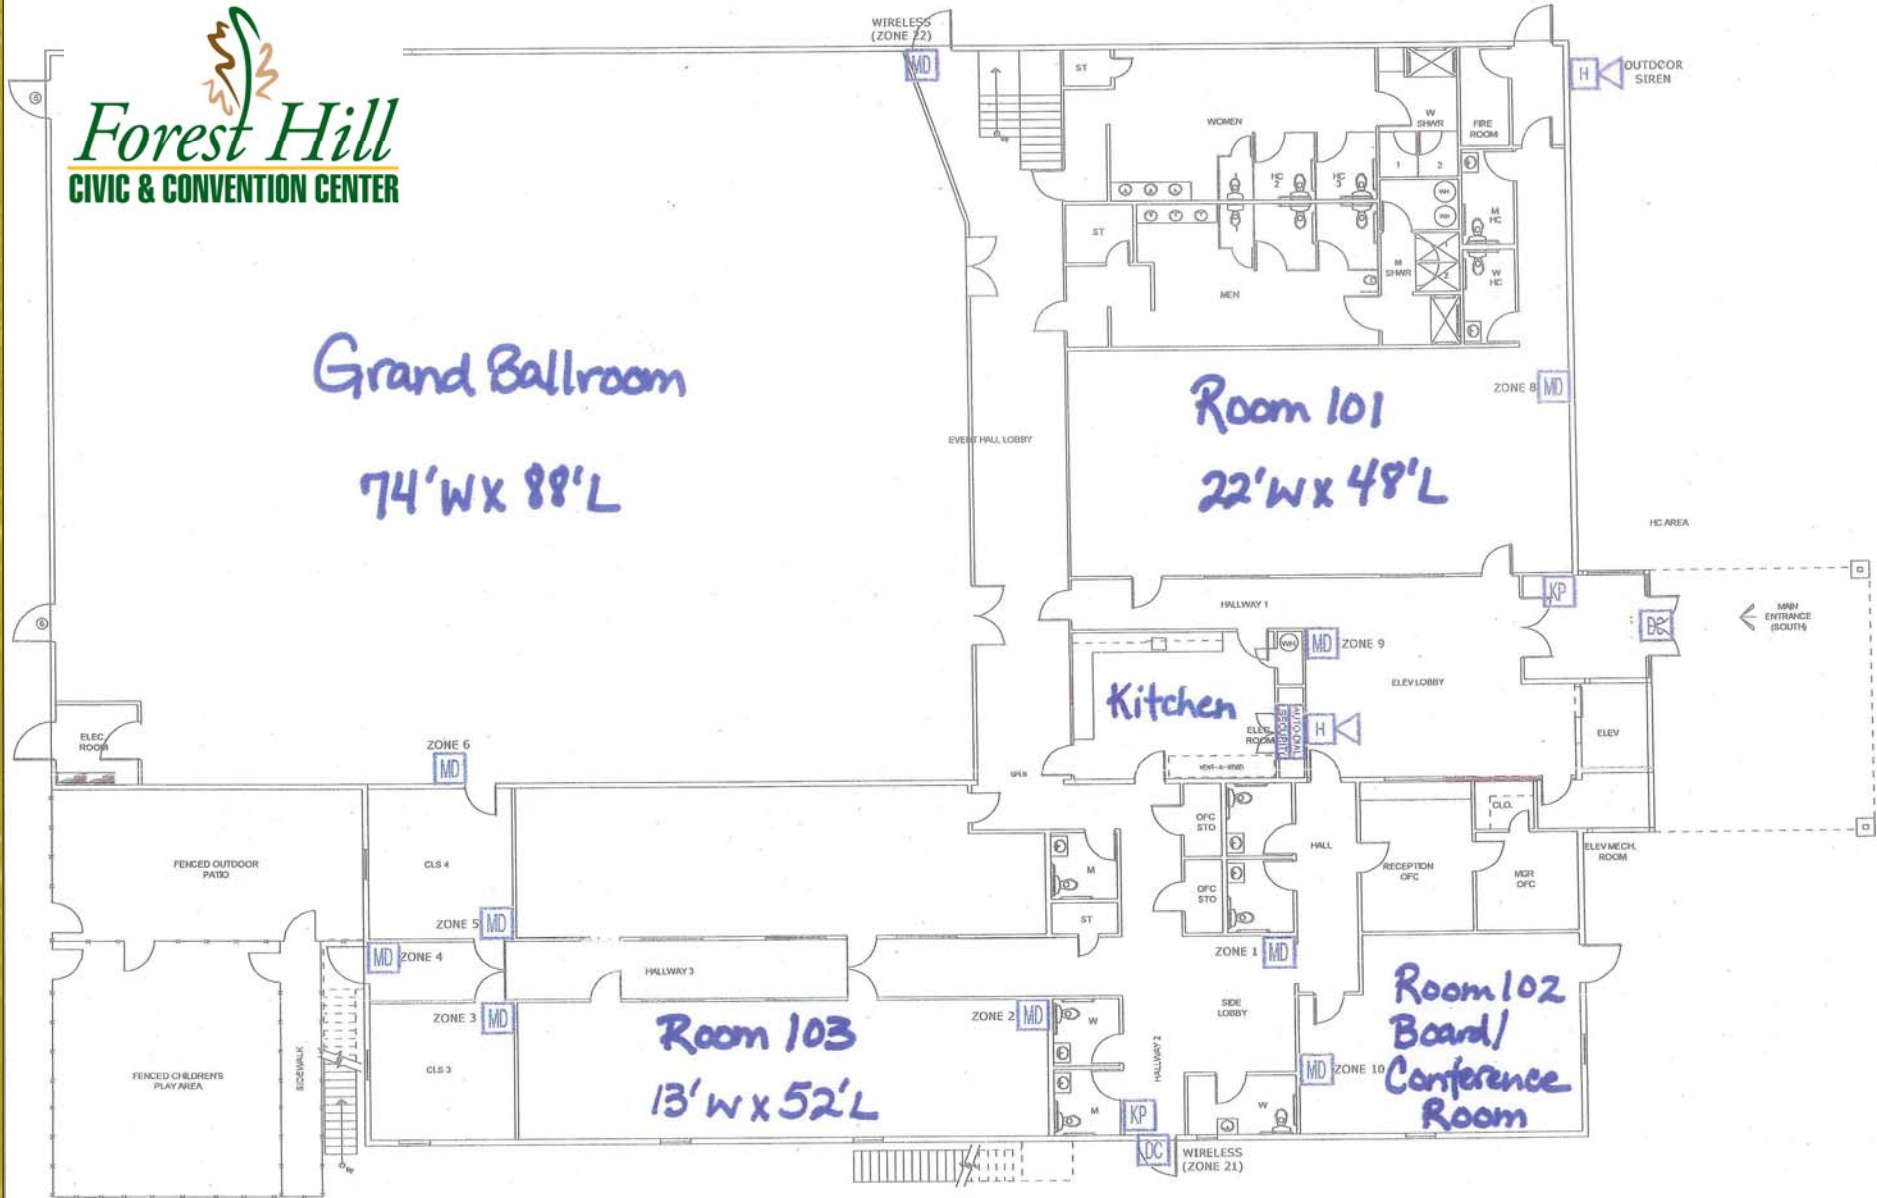

Grand Ballroom
74'W X 88'L

Room 101
22'W X 48'L

Kitchen

Room 103
13'W X 52'L

Room 102
Board/
Conference
Room

1ST FLOOR

Forest Hill
CIVIC & CONVENTION CENTER

2ND FLOOR